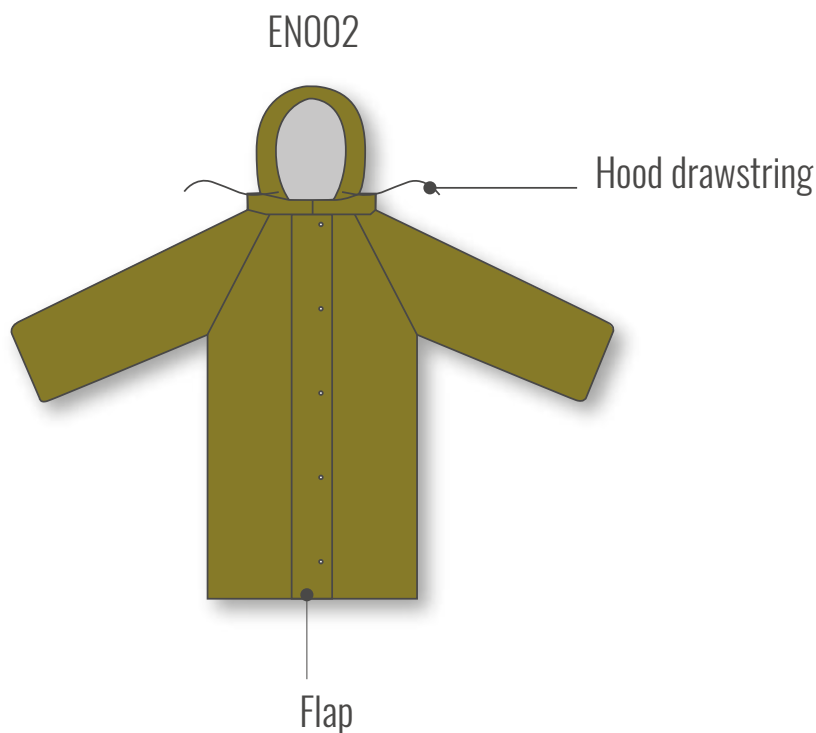

Workwear raincoat ref. EN002

EN
MODEL 002

FABRIC COMPOSITION

Fabric composition: 13% PE, 87% PVC

PARTS

Adjustable hood: white nylon cord
Front fasteners: 5 plastic snaps

DESCRIPTION

This waterproof PPE corresponds to a hip length jacket that fastens at the front with 5 snaps. The hood adjusts with a nylon drawstring.

AVAILABLE COLOURS: Green

AVAILABLE SIZES: S, M, L, XL, XXL

STANDARDS:

This garment complies with the requirement of REGULATION (EU) 2016/425, EN-ISO 13688:2013 and EN 343:2019 for this PPE.