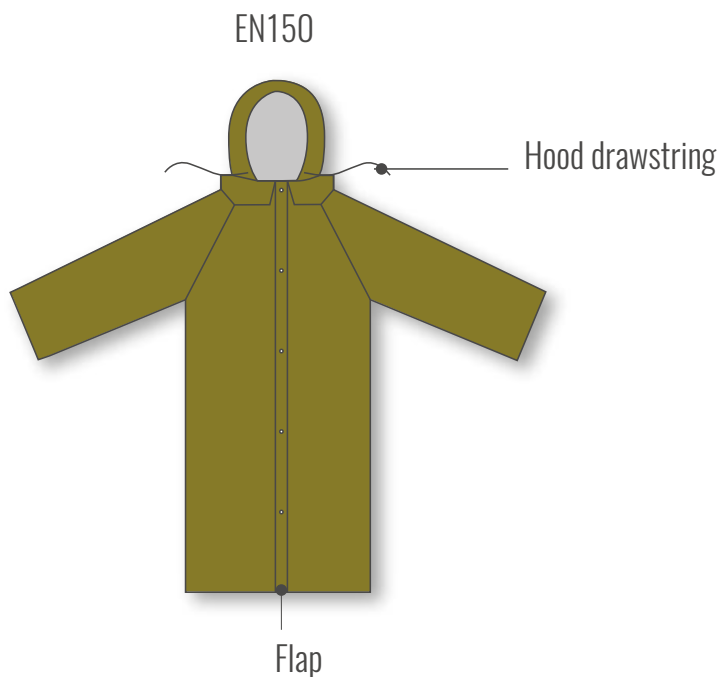

Green

COLORES

Verde

SIZES

S - M - L - XL - XXL

TALLAS

S - M - L - XL - XXL

Slicker

ref. EN150

FABRIC COMPOSITION

Fabric composition: 13% PE, 87% PVC

PARTS

Adjustable hood: white nylon cord

Front fasteners: 5 plastic snaps

DESCRIPTION

This PPE corresponds to a knee-length slicker. The front fastens with 5 snaps. The hood is fixed and adjusts with a nylon cord.