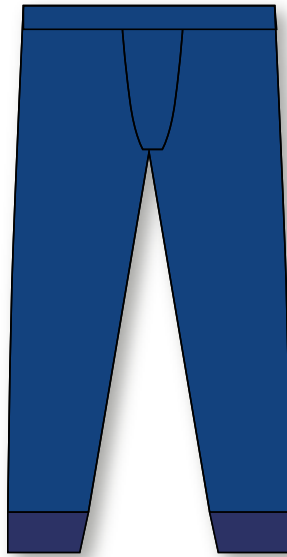

QUALITY

IS

271

MODEL

**THERMAL TROUSERS**

PANTALÓN TÉRMICO

REFERENCE REFERENCIA

IS271

# Thermal trousers

ref. IS271

IS  
MODEL 271

## FABRIC COMPOSITION

---

Fabric composition: 100 % Polipropylene

## DESCRIPTION

---

This PPE corresponds to a pair of functional design thermal trousers with an elasticated waist. The bottoms are also elasticated.

IS271

AVAILABLE COLOURS: Blue

---

AVAILABLE SIZES: P, M, G, E