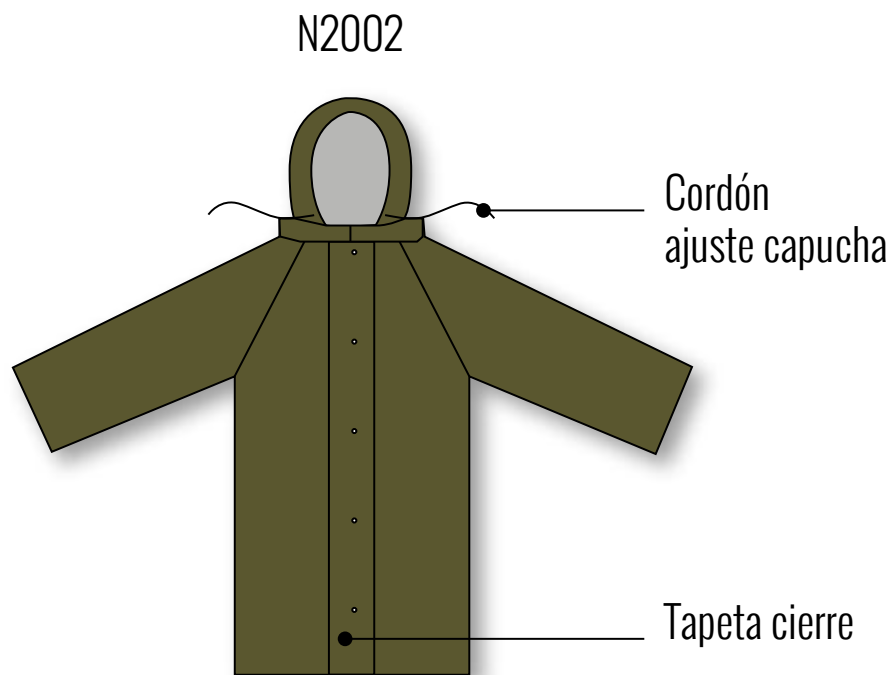

Workwear raincoat

ref. N2002

QUALITY **N2**
MODEL **002**

FABRIC COMPOSITION

Fabric composition: 17% PE, 83% PVC

PARTS

Adjustable hood: white nylon cord
Front fasteners: 5 plastic snaps

DESCRIPTION

This PPE corresponds to hip-length raincoat that fastens down the front with 5 snaps. Its hood adjusts by means of a nylon drawstring.

AVAILABLE COLOURS: Green

AVAILABLE SIZES: S, M, L, XL, XXL

STANDARDS:

This garment complies with the requirement of REGULATION (EU) 2016/425 and EN-ISO 13688:2013 for this PPE.