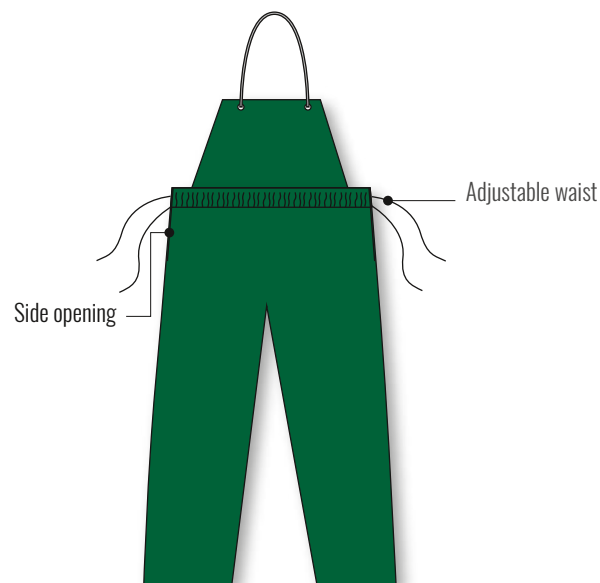

QUALITY

N2

202

MODEL

TROUSERS	PANTALÓN
REFERENCE	
REFERENCIA	
N2202	
COLOURS	
Orange - Green	
COLORES	
Naranja - Verde	
SIZES	
S - M - L - XL - XXL	
TALLAS	
S - M - L - XL - XXL	

Bib overalls

ref. N2202

FABRIC COMPOSITION

Fabric composition: 17% PE, 83% PVC

PARTS

Adjustable waist: white nylon cord
Bib cord: white nylon cord
Bib eyelet: nickel-plate eyelet

DESCRIPTION

This PPE corresponds to a pair of bib overalls that fasten with a nylon drawstring.

N2202

AVAILABLE COLOURS: Orange - Green

AVAILABLE SIZES: S, M, L, XL, XXL

STANDARDS:

This garment complies with the requirement of REGULATION (EU) 2016/425 and EN-ISO 13688:2013 for this PPE.