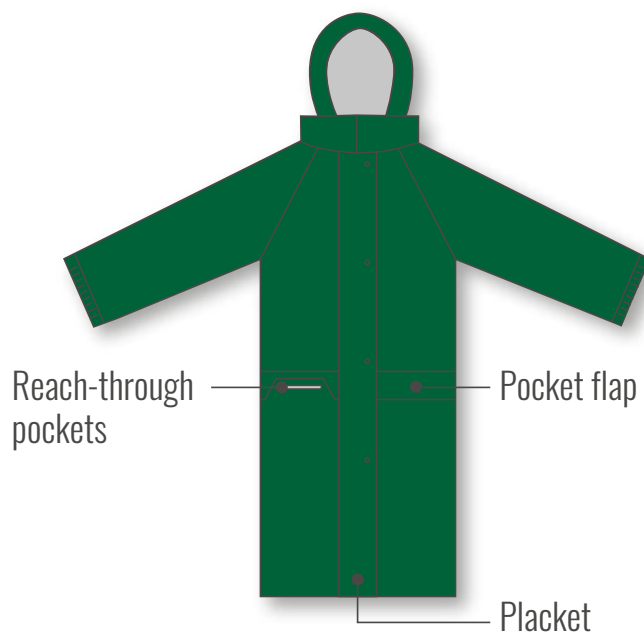

Knee-length raincoat ref. PL105

FABRIC COMPOSITION

Outer coating: 53% PU, 47% PA

PARTS

Front zipper: 1 coil zip
Collar fasteners: 3 plastic snaps
Front fasteners: 4 plastic snaps
Elastic on cuffs: 10 mm wide white elastic band
Elastic on hood: 10 mm wide white elastic band

DESCRIPTION

This PPE corresponds to a knee-length raincoat. The sleeves include an interior elasticated cuff. The high collar houses a roll-away hood that adjusts with an elastic band on the top front part. The back is straight cut and is equipped with two reach-through pockets on the front with storm flaps that aesthetically define the waist on the front. The front closure is by means of a zipper protected by a storm flap that fastens with 4 snaps.

PL105

AVAILABLE COLOURS: Green

AVAILABLE SIZES: S, M, L, XL, XXL

STANDARDS:

This garment complies with the requirement of REGULATION (EU) 2016/425 and EN-ISO 13688:2013, EN 343:2019 for this PPE.