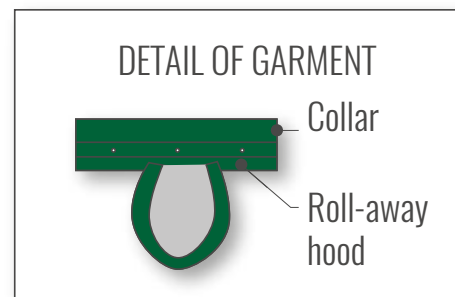

Knee-length raincoat ref. PL105

FABRIC COMPOSITION

Outer coating: 53% PU, 47% PA

PARTS

Front zipper: 1 coil zip
Collar fasteners: 3 plastic snaps
Front fasteners: 4 plastic snaps
Elastic on cuffs: 10 mm wide white elastic band
Elastic on hood: 10 mm wide white elastic band

DESCRIPTION

This PPE corresponds to a knee-length raincoat. The sleeves include an interior elasticated cuff. The high collar houses a roll-away hood that adjusts with an elastic band on the top front part. The back is straight cut and is equipped with two reach-through pockets on the front with storm flaps that aesthetically define the waist on the front. The front closure is by means of a zipper protected by a storm flap that fastens with 4 snaps.

PL105

AVAILABLE COLOURS: Green

AVAILABLE SIZES: S, M, L, XL, XXL

STANDARDS:

This garment complies with the requirement of REGULATION (EU) 2016/425 and EN-ISO 13688:2013, EN 343:2019 for this PPE.