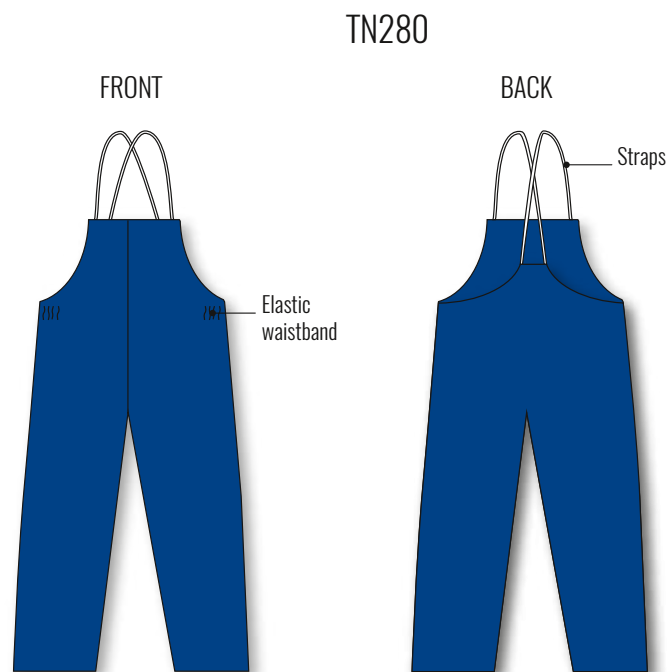

FABRIC COMPOSITION

Fabric composition: 25% PE, 75 % PVC

PARTS

Straps band: 30 mm wide polyester tape
Brace buckles: 30 mm wide plastic buckle
Brace elastic band: 30 mm wide black elastic band
Elastic waistband: 30 mm wide black elastic band
Trim: polyester bias tape

DESCRIPTION

This PPE corresponds to a pair of functional design bib and brace high back trousers held up by semi-elastic straps. It includes an elastic band on each side of the waist for a closer fit.

AVAILABLE COLOURS: Blue